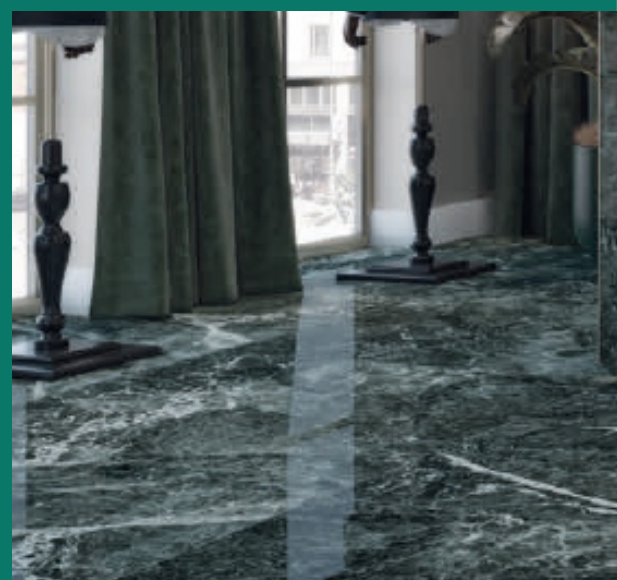

5.6mm

Basaltina Negro

100x300

NAT

5.6mm

Verde
120x260

POL

5.6mm